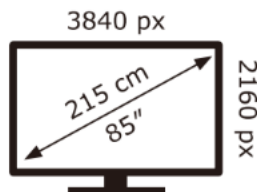

ENERG ⚡

TCL

85C7L

103 kWh/1000h

ABCDEF**G**

396 kWh/1000h

2019/2013