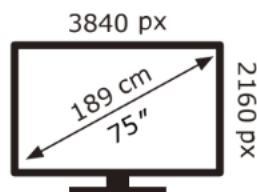

ENERG ⚡

TCL

75C7L

107 kWh/1000h

ABCDEF**G**

370 kWh/1000h

2019/2013