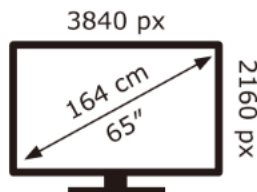

**ENERG** ⚡

TCL

65C8L

**111** kWh/1000h

ABCDEF**G**

**222** kWh/1000h

2019/2013