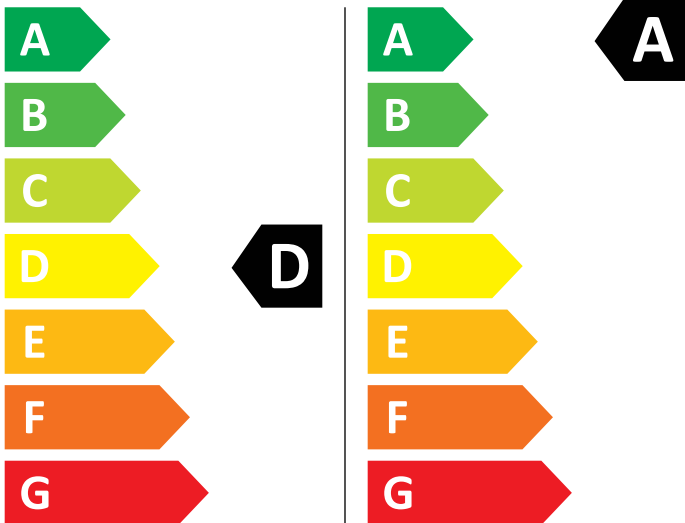

ENERG

AEG

LWR7304L4W 914611407

Water consumption: 342 kWh/100

Water consumption: 50 kWh/100

7,0 kg

11,0 kg

85 L