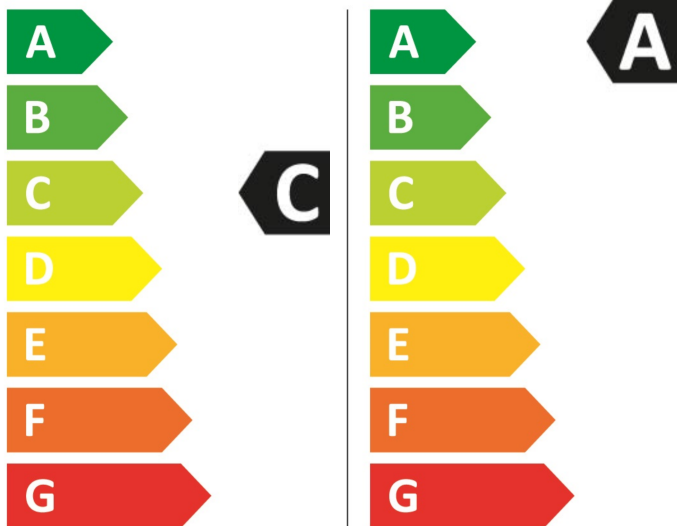

ENERG

Beko

BDFT4104A20C 457000018400

0 252 kWh/100

0 41 kWh/100

6,0 kg

10,0 kg

58 L