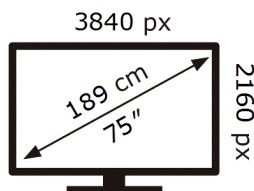

ENERG 

Samsung

GU75U8079HU

129 kWh/1000h

ABCDEF **G**

228 kWh/1000h

2019/2013