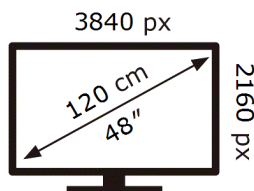

ENERG ⚡

Samsung

GQ48S95HAE

61 kWh/1000h

ABCDEF **G**

104 kWh/1000h

2019/2013