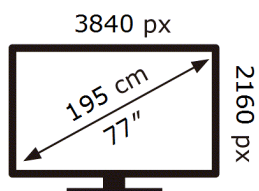

ENERG

Samsung

GQ77S95HFT

127 kWh/1000h

ABCDEF **G**

423 kWh/1000h

2019/2013