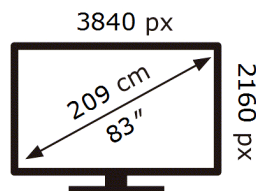

ENERG ⚡

Samsung

GQ83S90HAE

128 kWh/1000h

ABCDEF **G**

372 kWh/1000h

2019/2013