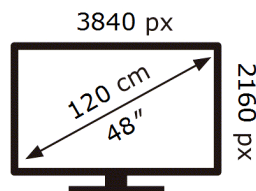

ENERG ⚡

Samsung

GQ48S85HAE

62 kWh/1000h

ABCDEF **G**

106 kWh/1000h

2019/2013