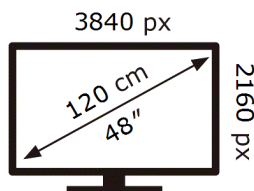

ENERG

Samsung

GQ48S90HAE

62 kWh/1000h

ABCDEF **G**

132 kWh/1000h

2019/2013