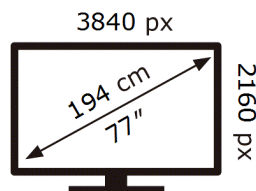

ENERG 

Samsung

GQ77S85HAE

111 kWh/1000h

ABCDEF **G**

228 kWh/1000h

2019/2013