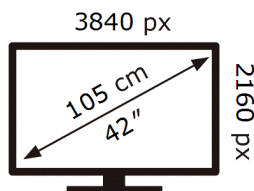

ENERG ⚡

Samsung

GQ42S90HAE

52 kWh/1000h

ABCDEF **G**

HDR

99 kWh/1000h

2019/2013