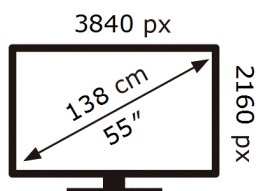

ENERG

Samsung

GQ55S85HAE

75 kWh/1000h

ABCDEF **G**

122 kWh/1000h

2019/2013