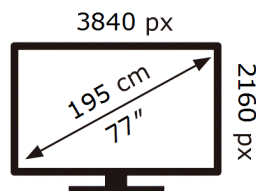

ENERG

Samsung

TQ77S95HFT

127 kWh/1000h

ABCDEF **G**

423 kWh/1000h

2019/2013