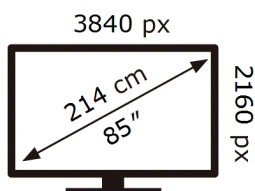

# ENERG

Samsung

GQ85QN70HAU

**125** kWh/1000h

ABCDEF **G**

**291** kWh/1000h

2019/2013