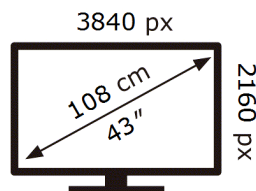

ENERG

Samsung

GQ43QN70HAU

45 kWh/1000h

ABCDEF **G**

105 kWh/1000h

2019/2013