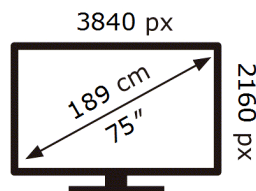

ENERG 

Samsung

GQ75QN80HAU

106 kWh/1000h

ABCDEF **G**

288 kWh/1000h

2019/2013