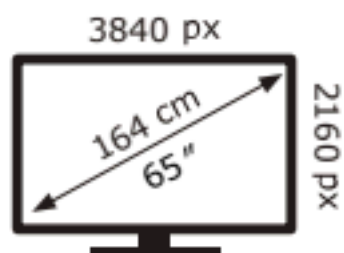

ENERG

TCL

65P7L

84 kWh/1000h

ABCDEF**G**

150 kWh/1000h

2019/2013