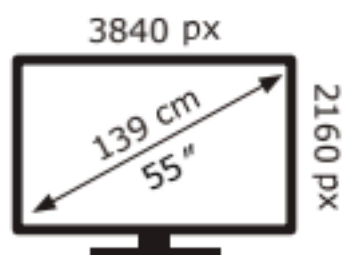

ENERG

TCL

55C7L

64 kWh/1000h

ABCDEF**G**

250 kWh/1000h

2019/2013