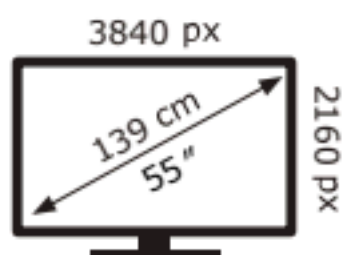

ENERG

TCL

55P8L

70 kWh/1000h

ABCDEF**G**

HDR

140 kWh/1000h

2019/2013