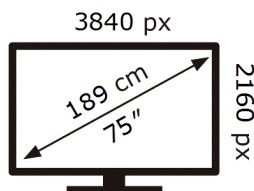

ENERG ⚡

Samsung

GU75M80HAU

83 kWh/1000h

ABCDEF **G**

195 kWh/1000h

2019/2013