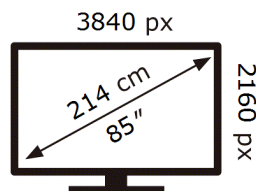

**ENERG** ⚡

**Samsung**

GU85M70HAU

**155** kWh/1000h

ABCDEF **G**

**264** kWh/1000h

2019/2013