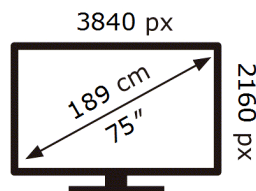

ENERG

Samsung

GU75M70HAU

129 kWh/1000h

ABCDEF **G**

195 kWh/1000h

2019/2013