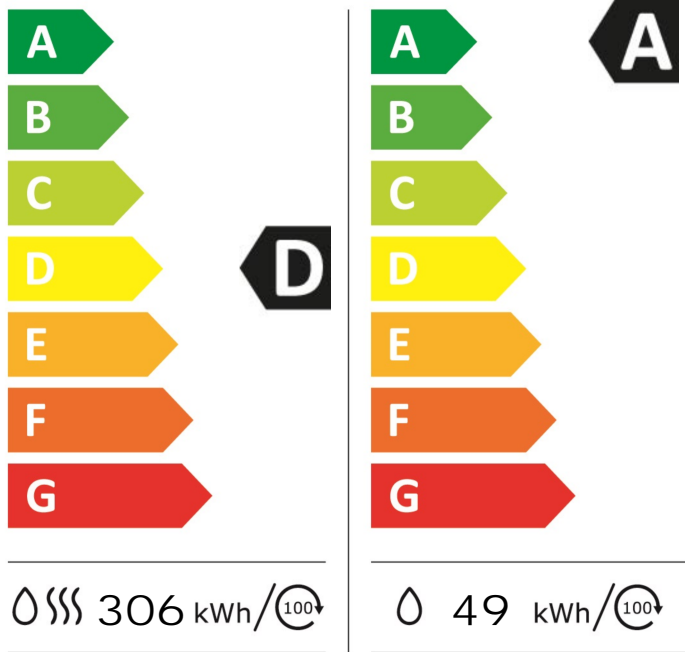

# ENERG

WHIRLPOOL

WAD 9636G SPT

2019/2014