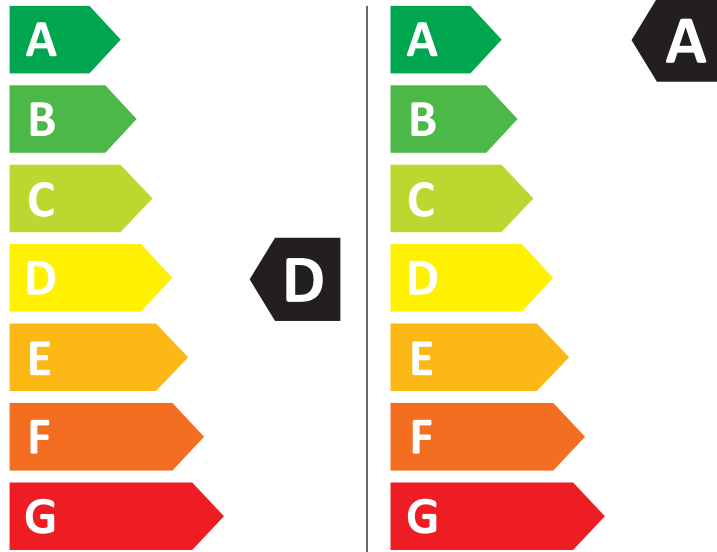

ENERG

Samsung

WD1EHG6U34BE

308 kWh/100

51 kWh/100

6,0 kg 10,0 kg

90 L 52 L

7:11 3:59