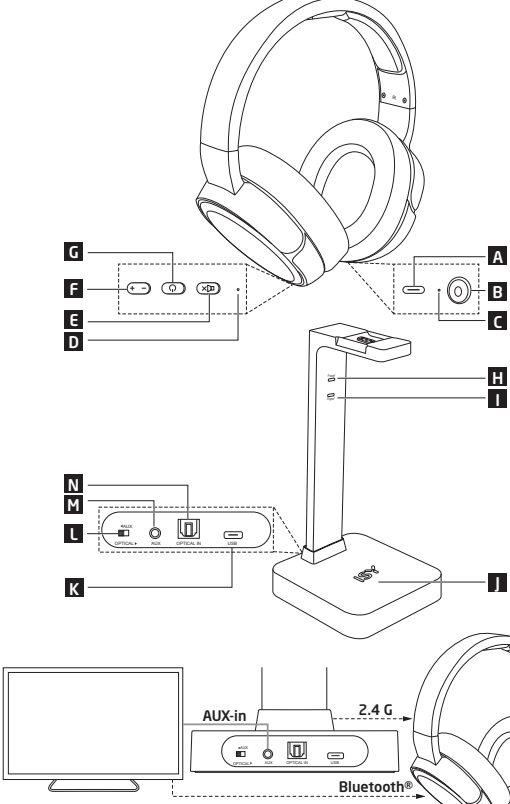

Transmitter Frequency response: ~20Hz-20kHz

Charging port: USB Type-C

Bluetooth Headphones Version: 5.4

Profiles: SBC, AAC, LDAC

Transmitter Range: ~30m

Operating frequency: ~2.4GHz

Headphone Battery: ~450mAh

Manufacturer: Hubert Lixing Electronic Technology Co., Ltd.

Address: 11 West Juxian Avenue, Nanzhang County, Xiangyang City, Hubei, P.R. China

Email: 10785571@qq.com

Please use a DC 5V 1A power supply to power the product.

25-10 W

3. Scope of delivery 1 x On-ear TV headphones 1 x Transmitter 1 x USB Type-A to Type-C charging cable 1 x Optical cable 1 x Audio cable 3.5 mm jack to 3.5 mm jack 1 x User manual

4. Parts A: Type-C charging port Headphones B: AUX input C: LED D: Microphone + LED E: Mute X/D F: Volume +/- G: On/Off C: TV stand H: Charging LED TV stand I: Signal LED J: TV stand K: Type-C charging port TV stand L: Optical/AUX audio signal switch M: AUX N: OPTICAL IN

5. Before first time use Carefully remove the product and accessories from the original packaging. Please observe the applicable legal regulations when disposing of the original packaging. If you have any questions about proper disposal, please contact your local authorities. Check the delivery for completeness and damage. If anything is missing or damaged, please contact your specialist dealer immediately. Clean the product after unpacking, see section **Cleaning and care**.

6. Charging the battery **Placing and installing the TV stand** Place the TV stand on a flat surface. Connect the TV stand to the TV stand using the USB-C cable (included). Connect the TV stand using AUX cable or optical cable with the TV and set the Optical/AUX audio signal switch to the chosen source. If the source will be changed, the switch also has to be set accordingly.

Das Produkt ist nicht für den Einsatz in Umgebungen geeignet, in denen sich explosive oder entzündliche Substanzen befinden.

Das Produkt ist nicht für den Einsatz in Umgebungen geeignet, in denen sich explosive oder entzündliche Substanzen befinden.

Das Produkt ist nicht für den Einsatz in Umgebungen geeignet, in denen sich explosive oder entzündliche Substanzen befinden.

Das Produkt ist nicht für den Einsatz in Umgebungen geeignet, in denen sich explosive oder entzündliche Substanzen befinden.

Das Produkt ist nicht für den Einsatz in Umgebungen geeignet, in denen sich explosive oder entzündliche Substanzen befinden.

Das Produkt ist nicht für den Einsatz in Umgebungen geeignet, in denen sich explosive oder entzündliche Substanzen befinden.

Das Produkt ist nicht für den Einsatz in Umgebungen geeignet, in denen sich explosive oder entzündliche Substanzen befinden.

Das Produkt ist nicht für den Einsatz in Umgebungen geeignet, in denen sich explosive oder entzündliche Substanzen befinden.

Das Produkt ist nicht für den Einsatz in Umgebungen geeignet, in denen sich explosive oder entzündliche Substanzen befinden.