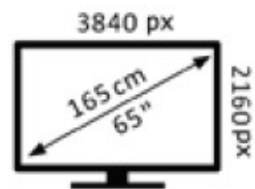

onvo

65VQ90F3UA

74 kWh/1000h

ABCDEF**E**FG

75 kWh/1000h

2019/2013