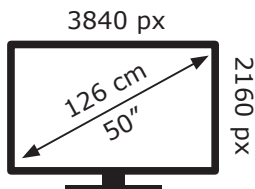

ENERGY

GRUNDIG

50 GKU 750 GD8T00

64 kWh/1000h

ABCDEF**G**

82 kWh/1000h

2019/2013