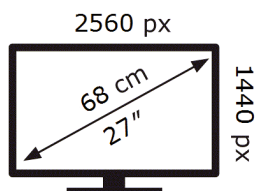

ENERGY

Samsung

UE27LSM7FAX

26 kWh/1000h

ABCDEF **G**

HDR

46 kWh/1000h

2019/2013