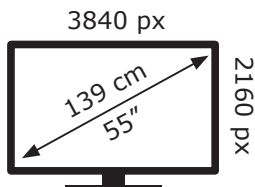

ENERGY

GRUNDIG

55 GQ 750A GW5T00

63 kWh/1000h

ABCDEF**G**

95 kWh/1000h

2019/2013