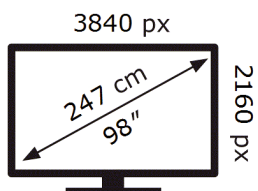

ENERG

Samsung

GQ98Q7FAAU

199 kWh/1000h

ABCDEF **G**

467 kWh/1000h

2019/2013