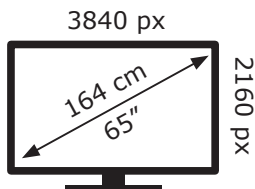

ENERGY

GRUNDIG

65 GO 975A GX2T00

101 kWh/1000h

ABCDEF**G**

175 kWh/1000h

2019/2013