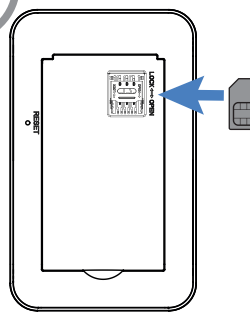

1

X1

X1

X1

X1

X1

2

3

3.1

Nano SIM

3.2

3.3

3.4

4

4.1

4.2

5

6

4G+MIFI900

Wi-Fi name: STRONG_XXXX
Wi-Fi Password: XXXXXXXXXXXX
IP: 192.168.0.1
Input: DC 5V=3A or 9V=2.22A
Supplied by STRONG AUSTRIA
represented by STRONG Ges.m.b.H.
Walfstraße 8/4, Stock
1010 Vienna, Austria
support_at@strong

7