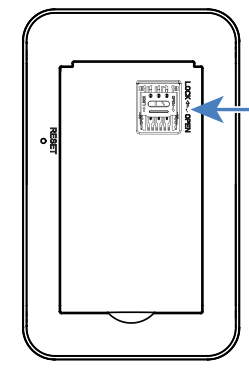

Nano SIM

3.2