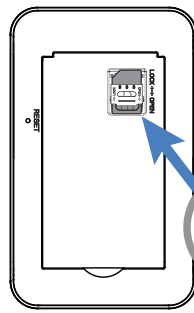

1

X1

X1

X1

X1

X1

2

3

3.1

Nano SIM

3.2

3.3

3.4

4

4.1

4.2

5

6

4G+MIFI900

Wi-Fi name: STRONG_XXXX
Wi-Fi Password: XXXXXXXXXXXX
IP: 192.168.0.1
Input: DC 5V=3A or 9V=2.22A
Supplied by STRONG AUSTRIA
represented by STRONG Ges.m.b.H.
Walfstraße 8/4, Stock
1010 Vienna, Austria
support_at@strong

7