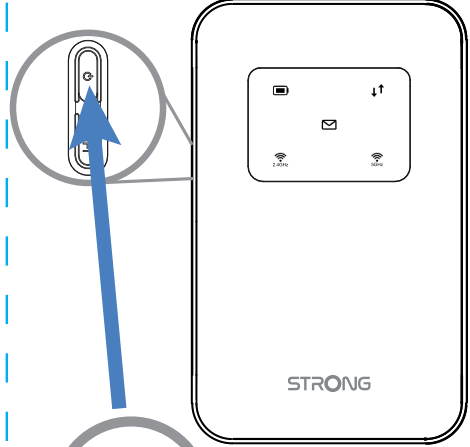

1

X1

X1

X1

X1

X1

2

3

3.1

Nano SIM

3.2

3.3

3.4

4

4.1

4.2

5

6

4G+MIFI900

Wi-Fi name: STRONG_XXXX
Wi-Fi Password: XXXXXXXXXXXX
IP: 192.168.0.1
Input: DC 5V=3A or 9V=2.22A
Supplied by STRONG AUSTRIA
represented by STRONG Ges.m.b.H.
Walfstraße 8/4, Stock
1010 Vienna, Austria
support_at@strong

7