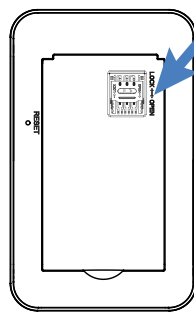

1

X1

X1

X1

X1

X1

2

3

3.1

Nano SIM

3.2

3.3

3.4

4

4.1

4.2

5

6

4G+MIFI900

Wi-Fi name: STRONG_XXXX
Wi-Fi Password: XXXXXXXXXXXX
IP: 192.168.0.1
Input: DC 5V=3A or 9V=2.22A
Supplied by STRONG AUSTRIA
represented by STRONG Ges.m.b.H.
Walfstraße 8/4, Stock
1010 Vienna, Austria
support_at@strong

7