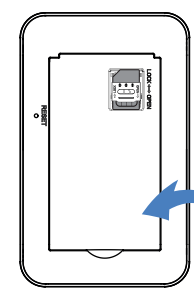

1

X1

X1

X1

X1

X1

2

3

3.1

Nano SIM

3.2

3.3

3.4

4

4.1

4.2

5

6

4G+MIFI900

Wi-Fi name: STRONG_XXXX
Wi-Fi Password: XXXXXXXXXXXX
IP: 192.168.0.1
Input: DC 5V=3A or 9V=2.22A
Supplied by STRONG AUSTRIA
represented by STRONG Ges.m.b.H.
Walfstraße 8/4, Stock
1010 Vienna, Austria
support_at@strong

7