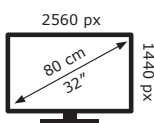

LG Electronics

32G600A

**21** kWh/1000h

ABCDEF**G**  
**HDR**  
**25** kWh/1000h

2019/2013