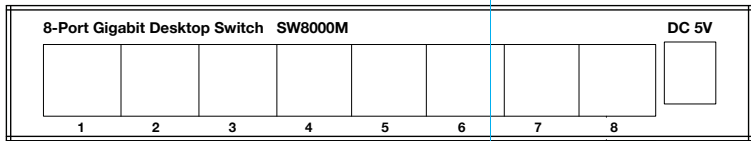

Gigabit Ethernet Ports 1 - 8