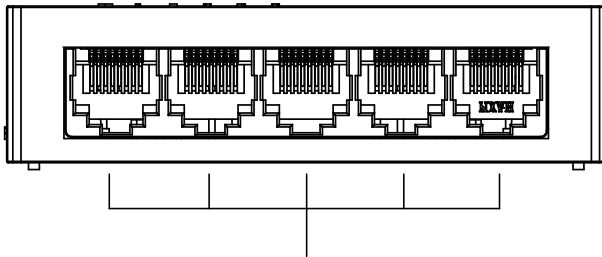

Gigabit Ethernet Ports 1-5