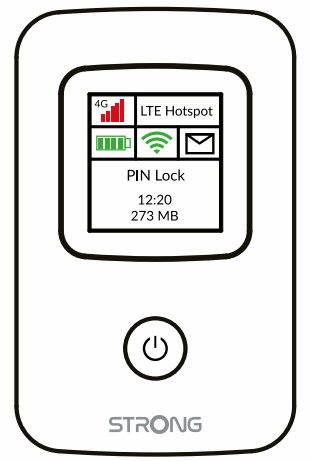

8

8.1

8.2

= PIN = XXXX

8.3

STRONG

Mbps
150
Mbit/s

4G PORTABLE HOTSPOT 150 WITH A DISPLAY 4GMIFI150D