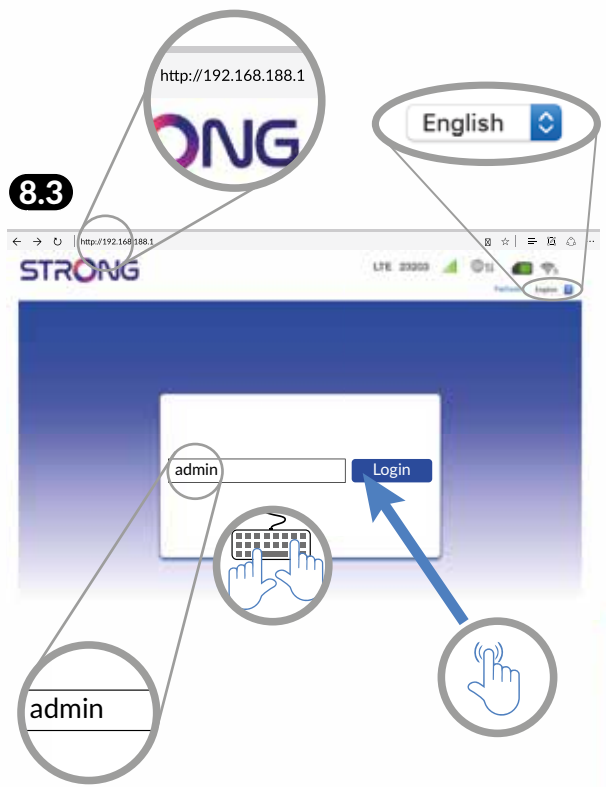

8

8.1

8.2

= PIN = XXXX

8.3

STRONG

Mbps
150
Mbit/s

4G PORTABLE HOTSPOT 150 WITH A DISPLAY 4GMIFI150D