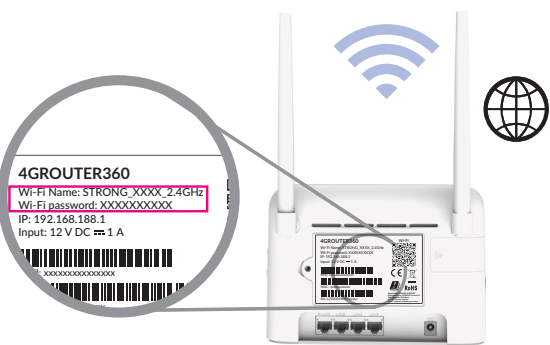

1

2

3

4

Option 1

Option 2

Please create your Login password!

The password should have minimum 8 characters including uppercase and lowercase letters, numbers, and special characters: @ $! % * ? &

Create Password:

Enter new password

Confirm Password:

Confirm new password