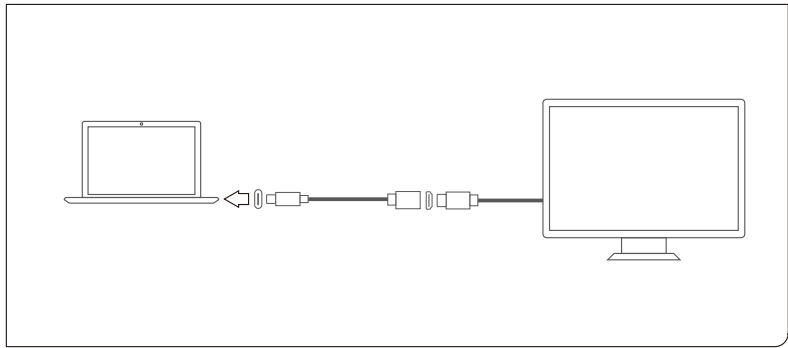

simply connected	产品型号: IAD 1035	物料名称: 说明书	档案日期 IM_IAD 1035_240304_V03	Scale: 1:1
明细: 105G双铜/单黑印刷/风琴3折+对折		尺寸: 380X172MM		

EN

USB-C to HDMI® Adapter IAD 1035

Connect your USB-C device to a HDMI® display with the IAD 1035 USB-C to HDMI® adapter cable. It will provide crystal clear video output up to 8K@60Hz.

The IAD 1035 USB-C to HDMI® adapter is completely plug and play, which means that no additional driver software is required.

Specifications

- USB 3.1 Type-C input
- 1x HDMI® adapter output with resolutions up to(7680x4230)8K@60Hz
- Input: 5V/500mA Max
- Cable Length: 15 cm
- Plug & Play, no driver software required

Compatibility

Disposal

Do not dispose of this product as municipal waste. Return it to a designated collection point for the recycling of electrical and electronic equipment. Contact your retailer or local authorities for more information.

Conformity notice

DE

USB-C auf HDMI® Adapter IAD 1035

Schließen Sie Ihr USB-C-Gerät mit dem Adapterkabel IAD 1035 USB-C auf HDMI® an einen HDMI®-Bildschirm an. Es liefert eine kristallklare Videoausgabe mit bis zu 8K bei 60 Hz.

Der Adapter IAD 1035 USB-C auf HDMI® ist vollständig Plug-and-Play-fähig, d. h. es ist keine zusätzliche Treibersoftware erforderlich.

Technische Daten

- Eingang USB 3.1 Typ-C
- 1 x Adapter HDMI® mit Auflösungen von bis zu (7680 x 4230) 8K bei 60 Hz
- Eingang: 5V/500mA Max
- Kabellänge: 15 cm
- Plug and Play – keine Treibersoftware erforderlich

Kompatibilität

Entsorgung

Das Produkt nicht im Hausmüll entsorgen. Das Produkt ist an den ausgewiesenen Sammelstellen für elektrische und elektronische Geräte zu entsorgen. Für weitere Informationen wenden Sie sich bitte an Ihren Händler oder die zuständige Behörde am Ort.

Konformitätshinweis

IT

Adattatore da USB-C a porta display 1.4 IAD 1035

Il cavo adattatore IAD 1035 da USB-C a porta display 1.4 è completamente Plug & Play, il che significa che non è richiesto alcun software driver aggiuntivo.

Specifiche

- Ingresso USB 3.1 di tipo C
- 1x uscita adattatore porta display 1.4 con risoluzioni fino a (7680x4230)8K@60Hz
- Ingresso: 5V/500mA Max
- Lunghezza del cavo: 15 cm
- Sistema Plug & Play, non sono richiesti software driver

Compatibilità

Smaltimento

Si prega di osservare le informazioni riguardo allo smaltimento allegate separatamente.

Nota di conformità

ES

Adaptador USB-C a HDMI® IAD 1035

Conecte su dispositivo USB-C a una pantalla HDMI® con el cable adaptador IAD 1035 USB-C a HDMI®. Este proporcionará una salida de vídeo de gran nitidez de hasta 8K@60Hz.

El adaptador de IAD 1035 USB-C a HDMI® es totalmente "plug and play", lo que significa que no requiere ningún controlador adicional.

Especificaciones

- Entrada USB 3.1 tipo C
- 1 salida de adaptador HDMI® con resoluciones de hasta (7680x4230) 8K@60Hz
- Entrada: 5V/500mA Max
- Longitud de cable: 15 cm
- Plug & Play, no requiere ningún controlador

Compatibilidad