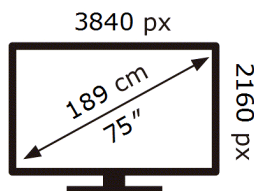

ENERG ⚡

Samsung

QE75Q7FAAU

135 kWh/1000h

ABCDEF **G**

209 kWh/1000h

2019/2013