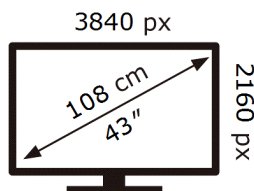

**ENERG** 

Samsung

QE43LS03FAU

**52** kWh/1000h

ABCDEF **G**

**114** kWh/1000h

2019/2013