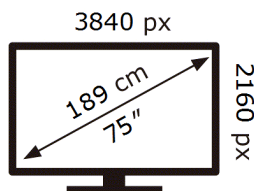

ENERG ⚡

Samsung

TQ75LS03FWU

141 kWh/1000h

ABCDEF **G**

250 kWh/1000h

2019/2013