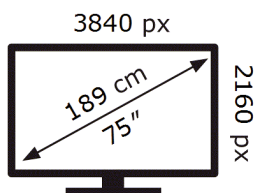

ENERG

Samsung

GQ75QN70FAU

82 kWh/1000h

ABCDEF **G**

255 kWh/1000h

2019/2013