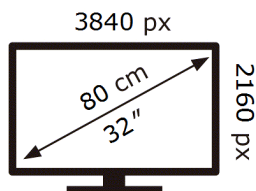

ENERG 

Samsung

S32FG814SU

38 kWh/1000h

ABCDEF **G**

HDR

46 kWh/1000h

2019/2013