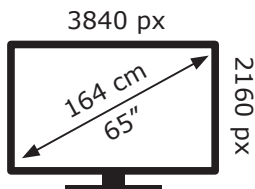

ENERGY

GRUNDIG

65 GJQ 9200 FC3T00

93 kWh/1000h

ABCDEF**G**

135 kWh/1000h

2019/2013