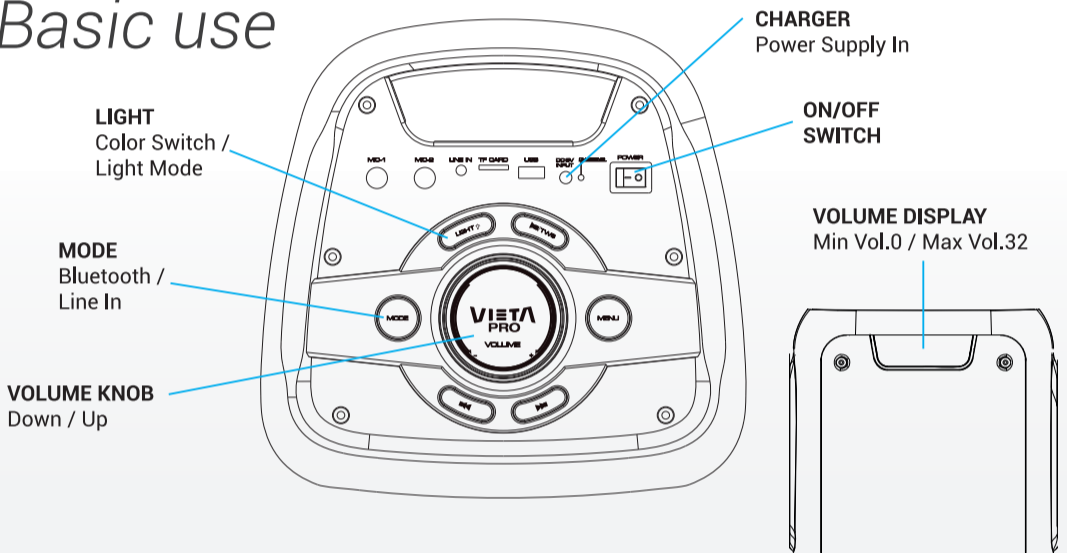

**VIETA
PRO**

QuickStart Guide

#PartyHard
VAQ-HW265BK

What's In The Box

*Remote control requires 2 AAA batteries not included.

Basic use

Pro use

Remote control

True Wireless Stereo "T.W.S"