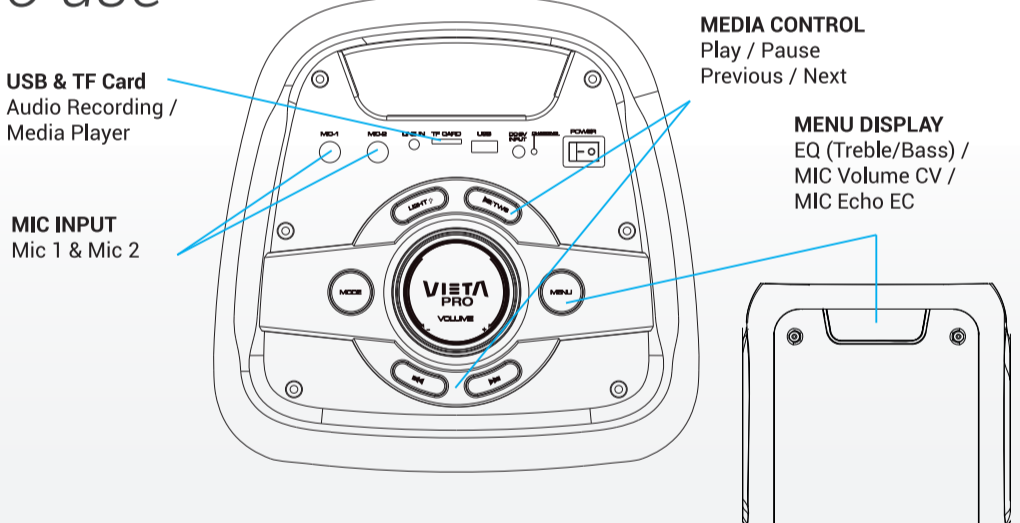

**VIETA
PRO**

QuickStart Guide

#PartyHard
VAQ-HW265BK

What's In The Box

*Remote control requires 2 AAA batteries not included.

Basic use

Pro use

Remote control

True Wireless Stereo "T.W.S"