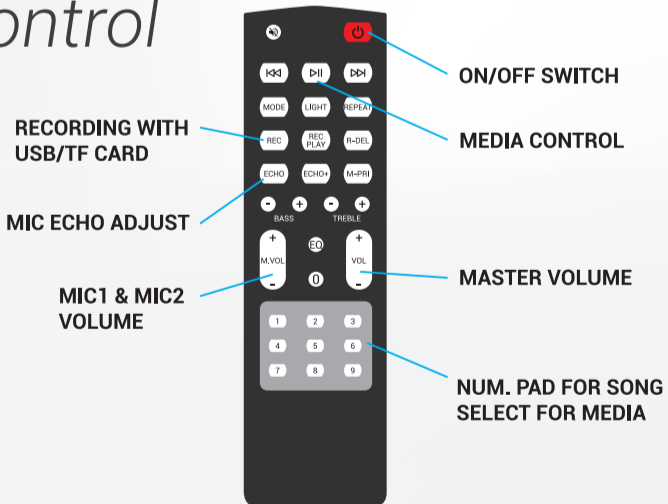

Remote control