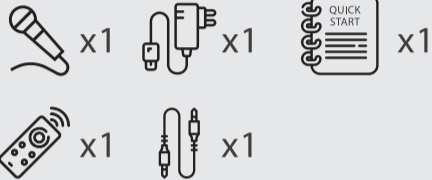

## What's In The Box

\*Remote control requires 2 AAA batteries not included.