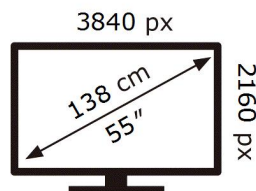

ENERG 

SAMSUNG

GQ55LS01DBU

76 kWh/1000h

ABCDEF **G**

164 kWh/1000h

2019/2013