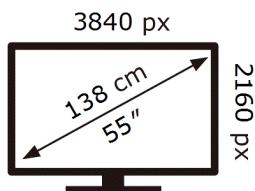

# ENERG

SAMSUNG

QE55S85DAE

**83** kWh/1000h

ABCDEF **G**

**118** kWh/1000h

2019/2013