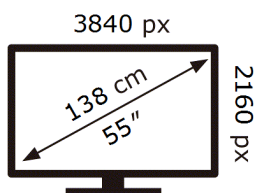

ENERGY

SAMSUNG

QE55S90DAE

81 kWh/1000h

ABCDEF **G**

123 kWh/1000h

2019/2013